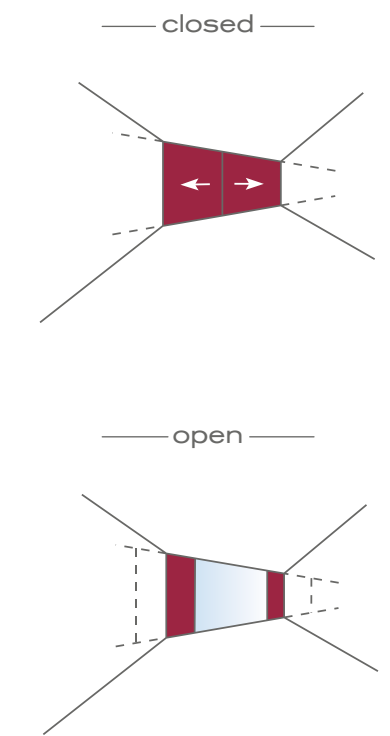

-  Hidden Frame
-  Tunnel Sealing
-  Secure Locking
-  Unobstructed View
-  Multiple Panel & Tunnel combination

Sliding **M-PCt**

U-minimal M-PCt [38] [54]

THERMALLY INSULATED ALUMINIUM SYSTEMS
 "U-minimal Pocket (M-PCt)" is the perfect solution for any opening. Offering the same visual effect as the Sliding of the series, it provides a visually superior effect at the opening, leaving the field of vision almost intact as the frames visually disappear into the pocket of the window.

"U-minimal Pocket (M-PCt)" maintains aluminum thermal break and sealing in the pocket. Maintains smooth and silent scrolling of the system in and out of the pocket. It can be combined with all the ULTRA minimal series systems ensuring an incredible minimal experience.

"U-minimal Pocket (M-PCt)" can be equipped with multiple panels, fitted into one or more tunnels with easy and secure locking mechanisms. It also can be combined with sliding, pocket mosquito screens for a far more secure and safe interior sealing.

U-minimal

	38	54
Max dimensions / Panel	2,8 x 6,0m ²	2,8 x 6,0m ²
Glazing Thickness	38mm double glass	54mm triple glass
Weight / Panel	1000 kg	1500 kg
Frame Height	40mm	40mm
Frame Width	70mm / rail	86mm / rail