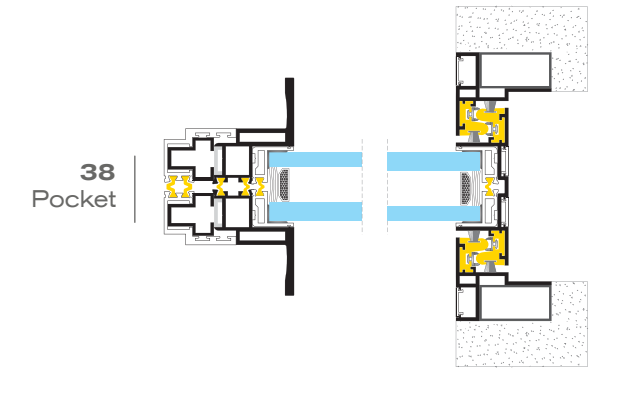

"U-minimal Pocket (M-PCt)" can be equipped with multiple panels, fitted into one or more tunnels with easy and secure locking mechanisms. It also can be combined with sliding, pocket mosquito screens for a far more secure and safe interior sealing.

"U-minimal Pocket (M-PCt)" system, with its smooth and combined operation of both sliding panels and pocket mechanism can provide the highest levels of security and comfort.

DESCRIPTION

[54] M-PCt

[38] M-PCt

U-minimal

	38	54
Max dimensions / Panel	2,8 x 6,0m ²	2,8 x 6,0m ²
Glazing Thickness	38mm double glass	54mm triple glass
Weight / Panel	1000 kg	1500 kg
Frame Height	40mm	40mm
Frame Width	70mm / rail	86mm / rail