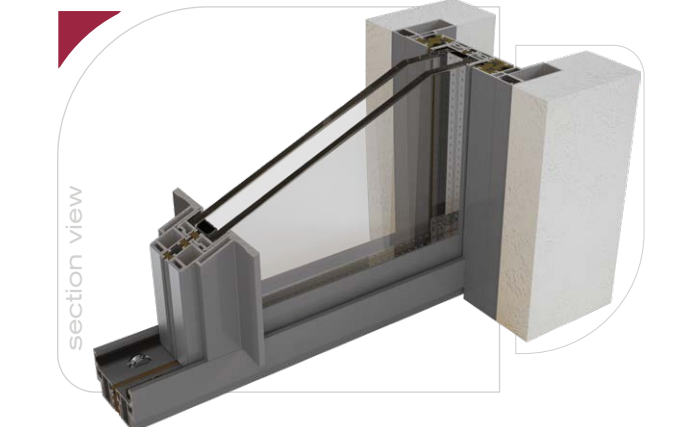

"U-minimal Pocket (M-PCt)" maintains aluminum thermal break and sealing in the pocket. Maintains smooth and silent scrolling of the system in and out of the pocket. It can be combined with all the ULTRA minimal series systems ensuring an incredible minimal experience.

"U-minimal Pocket (M-PCt)" can be equipped with multiple panels, fitted into one or more tunnels with easy and secure locking mechanisms. It also can be combined with sliding, pocket mosquito screens for a far more secure and safe interior sealing.

"U-minimal Pocket (M-PCt)" system, with its smooth and combined operation of both sliding panels and pocket mechanism can provide the highest levels of security and comfort.

DESCRIPTION

[54] M-PCt

[38] M-PCt

U-minimal

	38	54
Max dimensions / Panel	2,8 x 6,0m ²	2,8 x 6,0m ²
Glazing Thickness	38mm double glass	54mm triple glass
Weight / Panel	1000 kg	1500 kg
Frame Height	40mm	40mm
Frame Width	70mm / rail	86mm / rail