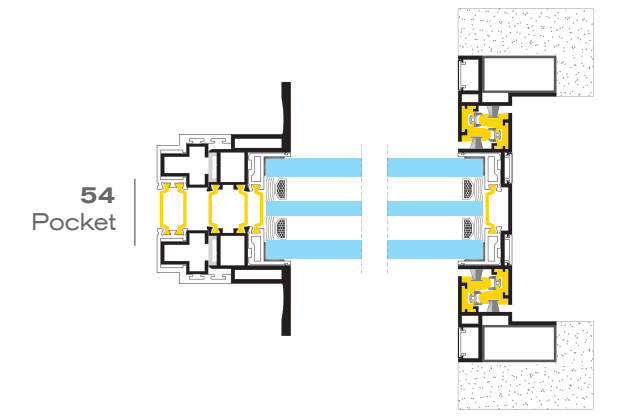

"U-minimal Pocket (M-PCt)" maintains aluminum thermal break and sealing in the pocket. Maintains smooth and silent scrolling of the system in and out of the pocket. It can be combined with all the ULTRA minimal series systems ensuring an incredible minimal experience.

"U-minimal Pocket (M-PCt)" can be equipped with multiple panels, fitted into one or more tunnels with easy and secure locking mechanisms. It also can be combined with sliding, pocket mosquito screens for a far more secure and safe interior sealing.

"U-minimal Pocket (M-PCt)" system, with its smooth and combined operation of both sliding panels and pocket mechanism can provide the highest levels of security and comfort.

DESCRIPTION

[54] M-PCt

[38] M-PCt

U-minimal

	38	54
Max dimensions / Panel	2,8 x 6,0m ²	2,8 x 6,0m ²
Glazing Thickness	38mm double glass	54mm triple glass
Weight / Panel	1000 kg	1500 kg
Frame Height	40mm	40mm
Frame Width	70mm / rail	86mm / rail