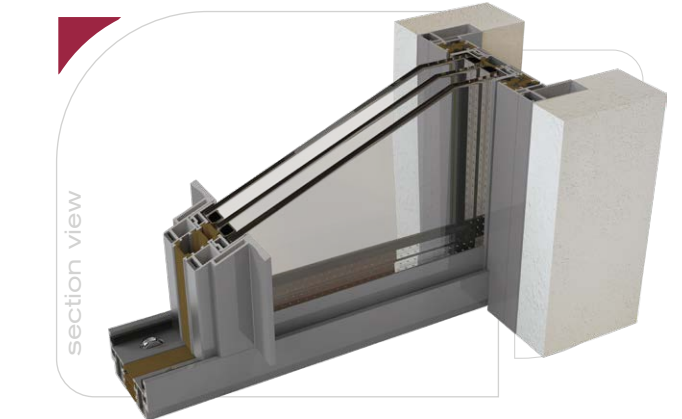

-  Hidden Frame
-  Tunnel Sealing
-  Secure Locking
-  Unobstructed View
-  Multiple Panel & Tunnel combination

Sliding **M-PCt**

U-minimal M-PCt [38] [54]

THERMALLY INSULATED ALUMINIUM SYSTEMS
 "U-minimal Pocket (M-PCt)" is the perfect solution for any opening. Offering the same visual effect as the Sliding of the series, it provides a visually superior effect at the opening, leaving the field of vision almost intact as the frames visually disappear into the pocket of the window.

"U-minimal Pocket (M-PCt)" maintains aluminum thermal break and sealing in the pocket. Maintains smooth and silent scrolling of the system in and out of the pocket. It can be combined with all the ULTRA minimal series systems ensuring an incredible minimal experience.

"U-minimal Pocket (M-PCt)" can be equipped with multiple panels, fitted into one or more tunnels with easy and secure locking mechanisms. It also can be combined with sliding, pocket mosquito screens for a far more secure and safe interior sealing.

"U-minimal Pocket (M-PCt)" system, with its smooth and combined operation of both sliding panels and pocket mechanism can provide the highest levels of security and comfort.

DESCRIPTION

[54] M-PCt

[38] M-PCt